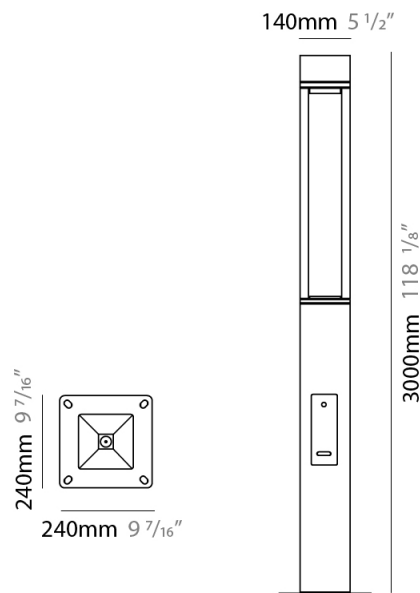

1. To build a product code in our configurator select the specify button on the base model # product page
2. To build a manual product code on this datasheet choose from the options listed below in blue font and add the suffix to the base model #

GENERAL

Series: T4
Brand: Platek
Division: Exterior
Mounting Type: Post
Mounting Location: Above Ground
Subcategory: Pedestrian

PHYSICAL

Shape: Rectangle
Length (mm): 240
Length (in): 9 7/16
Width (mm): 140
Width (in): 5 1/2
Height (mm): 3000
Height (in): 118 1/8
Light Distribution: Direct
Screws: A4 stainless steel
Diffuser: 4mm extra-clear flat tempered glass
Fixture Finish: [BLK](#) / [WHI](#) / [GRY](#) / [COR](#) / [ANT](#) / [BRZ](#)
Fixture Material: Extruded Aluminum

ELECTRICAL

Lamp Type: LED
Input Wattage (W): 39
Total Output Wattage (W): 36
Dimming: Non-Dimming / Phase Dimming (120vac Only)
Driver Included: Yes
Driver Location: Integrated
Driver Type: Constant Current - Universal
Driver Class: Class 2
Input Voltage (V): 120 - 277
Constant Current (MA): 1050
Upon Request: (Not included - see components [IP65 or higher enclosure to be supplied by others]): Remote: 0-10Vdc dimming

LED

Color Temperature (°K): [3000](#) / [4000](#)
Max. Delivered Lumen (lm): 3820 / 3970
Nominal Lumen (lm): 4900 / 5145
CRI: >80 CRI
Lamp Life (hrs): 60000

OPTICAL

RATINGS AND CERTIFICATIONS

Certified By: Certified for North American Standards
IP rating: IP65
IK Rating: IK10
Bug Rating: B2 U0 G1