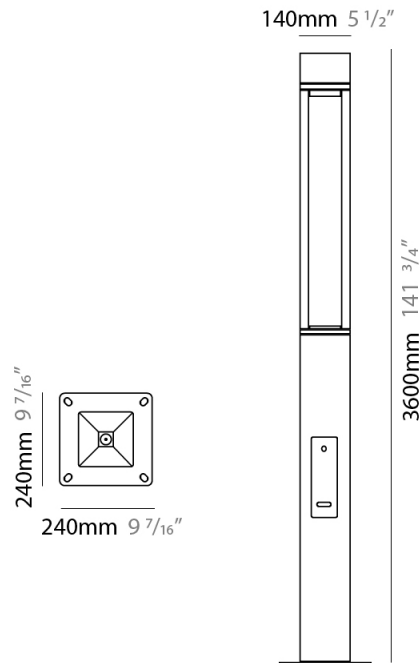

1. To build a product code in our configurator select the specify button on the base model # product page
2. To build a manual product code on this datasheet choose from the options listed below in blue font and add the suffix to the base model #

GENERAL

Series: T4
Brand: Platek
Division: Exterior
Mounting Type: Post
Mounting Location: Above Ground
Subcategory: Pedestrian

PHYSICAL

Shape: Rectangle
Length (mm): 240
Length (in): 9 7/16
Width (mm): 140
Width (in): 5 1/2
Height (mm): 3600
Height (in): 141 3/4
Light Distribution: Direct
Screws: A4 stainless steel
Diffuser: 4mm extra-clear flat tempered glass
Fixture Finish: BLK / WHI / GRY / COR / ANT / BRZ
Fixture Material: Extruded Aluminum

ELECTRICAL

Lamp Type: LED
Input Wattage (W): 39
Total Output Wattage (W): 36
Dimming: Non-Dimming / Phase Dimming (120vac Only)
Driver Included: Yes
Driver Location: Integrated
Driver Type: Constant Current - Universal
Driver Class: Class 2
Input Voltage (V): 120 - 277
Constant Current (MA): 1050
Upon Request: (Not included - see components [IP65 or higher enclosure to be supplied by others]): Remote: 0-10Vdc dimming

LED

Color Temperature (°K): 3000 / 4000
Max. Delivered Lumen (lm): 3820 / 3970
Nominal Lumen (lm): 4900 / 5145
CRI: >80 CRI
Lamp Life (hrs): 60000

OPTICAL

RATINGS AND CERTIFICATIONS

Certified By: Certified for North American Standards
IP rating: IP65
IK Rating: IK10
Bug Rating: B2 U0 G1